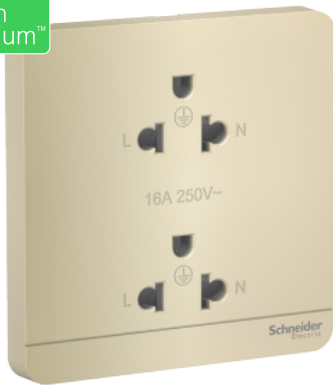

Product datasheet

Specifications

2 Socket-outlet, AvatarOn, 2 x 2P, universal, brass pillar, folded terminal wine gold

E83426UES2_WG

Main

Product or component type	Socket-outlet
Device presentation	Complete product
Load type	Resistive Inductive
Colour tint	Wine gold
Outlet poles configuration	2 x 2P
Outlet standard	Universal

Complementary

Rated current	16 A at 250 V AC 50 Hz
Socket number	2
Clamping connection capacity	1 x 4...2 x 4 mm ² for solid cable(s) 1 x 4...2 x 4 mm ² for stranded cable(s) 1 x 2.5...2 x 2.5 mm ² for solid cable(s) 1 x 2.5...2 x 2.5 mm ² for stranded cable(s)
Connections - terminals	Brass pillar Folded terminal
Material	Polycarbonate grid plate Polycarbonate surround
Device mounting	Surface Flush
Width	86 mm
Height	86 mm
Depth	26.7 mm
Embedding depth	17 mm