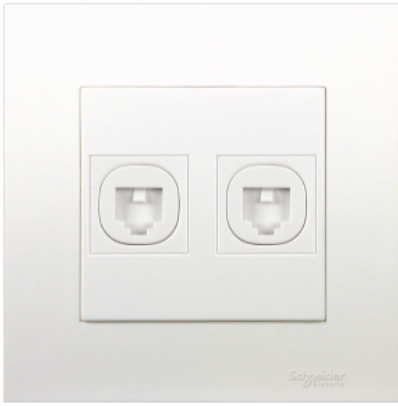

Product datasheet

Specifications

2 Gang Telephone Outlet with Shutter

KB32TS_AS

! To be discontinued on: 30 June 2023

! To be discontinued

Main

Range of product	Vivace
Range	Vivace
Device short name	KB32
Product or component type	Telephone socket
Device presentation	Complete mechanism

Complementary

Number of gangs	2 gangs
Colour tint	Aluminium silver
Material	Polycarbonate: surround Polycarbonate: grid plate Polycarbonate: base
Projecting depth	8 mm
Device mounting	Flush
Mounting support	Wall mounted
Fixing center	60.3 mm
Embedding depth	35 mm
Connections - terminals	Clamp terminal
Tightening torque	0.4 N.m
Width	87 mm
Height	87 mm